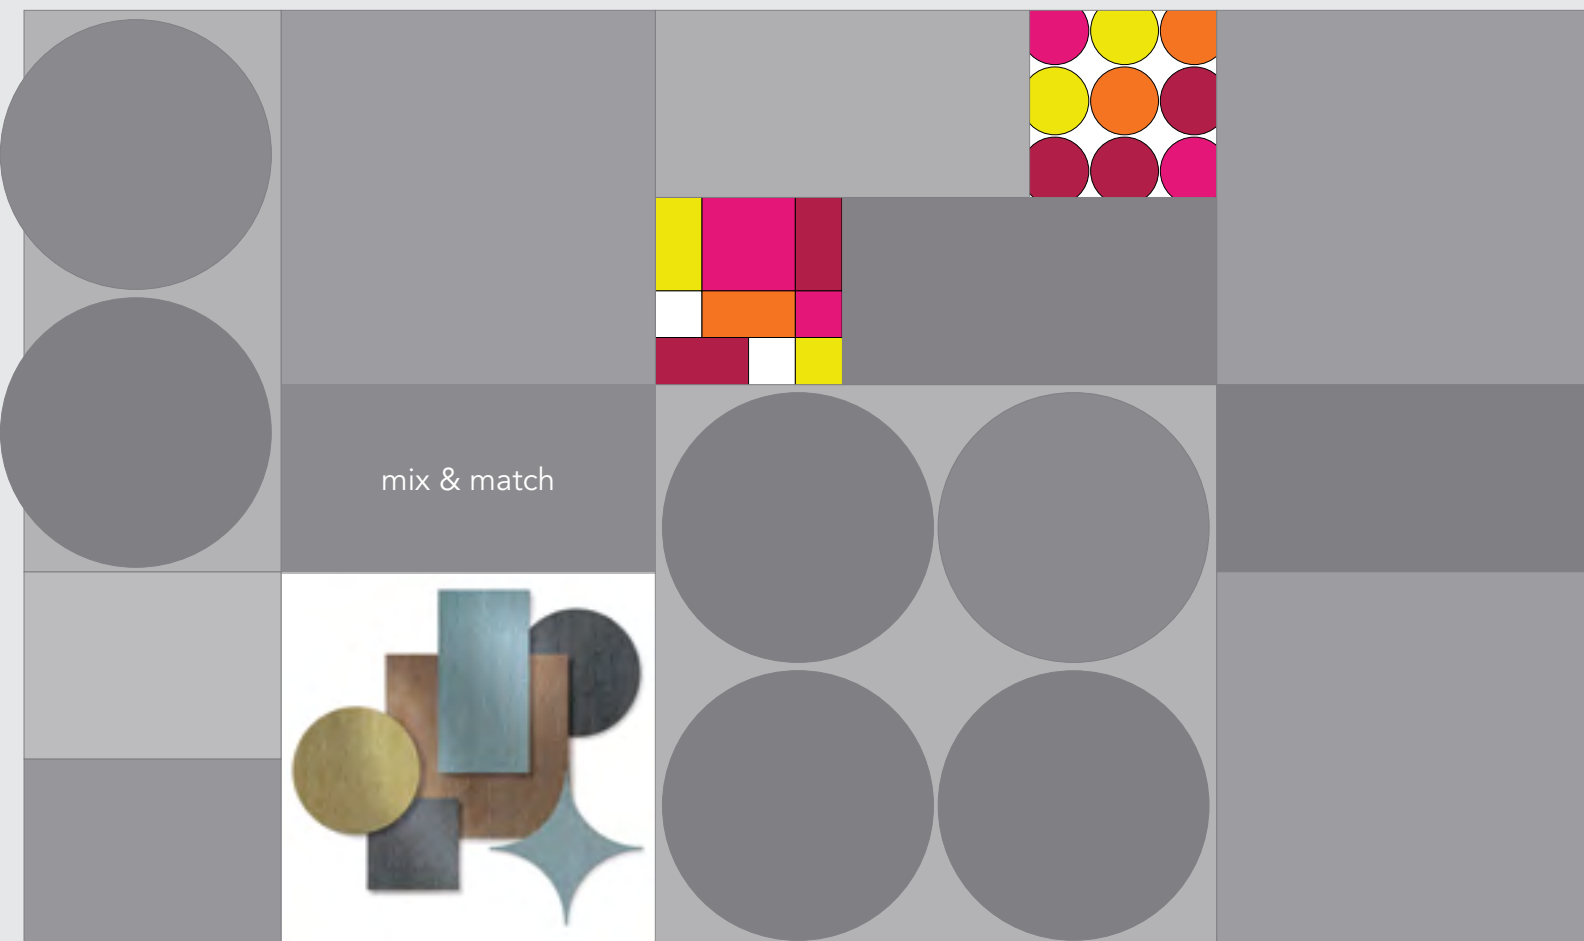

Strikingly distinctive floors result through a mix of elements - circles, diamonds, squares, rectangles - used in combination. Create enhances the individuality of every space through unique design.