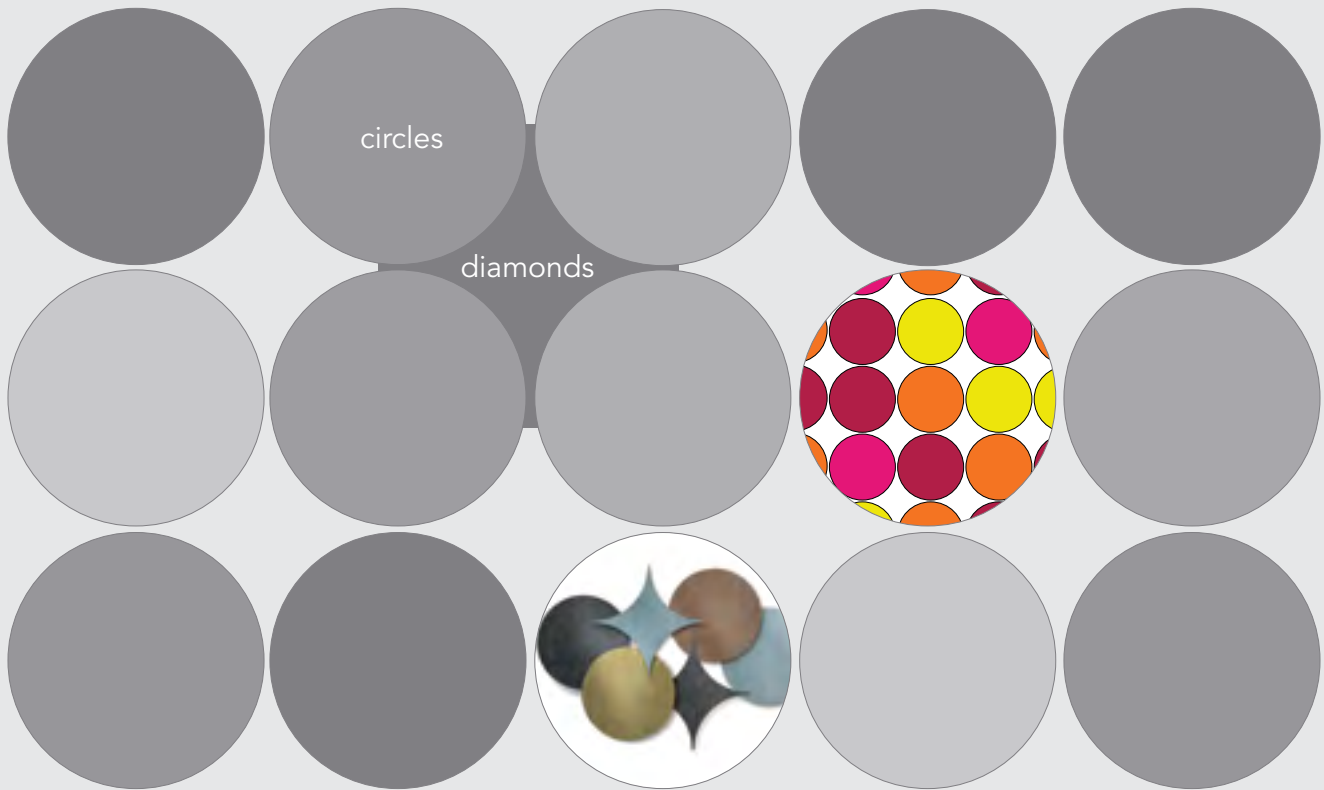

Create explores the endless possibilities of geometry – utilizing the classic elements of circles, diamonds, squares and rectangles. Be inspired by the simplest of shapes – the shape of things to come.

Imagine the possibilities - classic forms of circles and diamonds with a modern textile visual, available in a sophisticated, fresh color palette. Infinite combinations make each space unique -

design creatively with create.

- 12 color ways
- Available in 12" diamonds tip-to-tip and 11 ¾" diameter circles
- Quantum Guard™ HP
- FloorScore IAQ certified
- Meets CHPS 01350 IAQ
- ISO 9001 registered

107 Starfruit  
108 Gold Rush  
103 Cranberry  
100 Toffee  
110 Glacier  
104 Sierra

101 Bark  
109 Frosted Jade  
104 Sierra

101 Bark  
107 Starfruit  
106 Aquifer  
111 Almondine