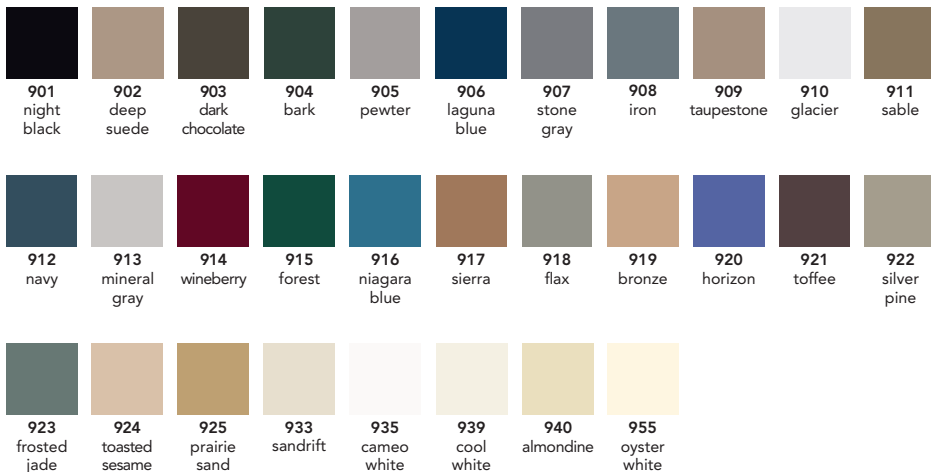

Mannington's **Sync Color Coordination System** offers 25 color choices across the entire line of premium rubber flooring including wall base, tiles, stair treads and finishing accessories.

maximize value